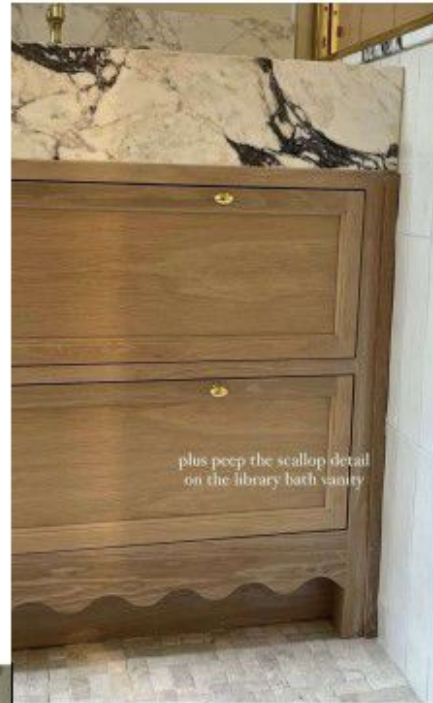

COLOR DRENCHED WITH
PAINTED BEAMS

CUSTOM VANITY DETAILS