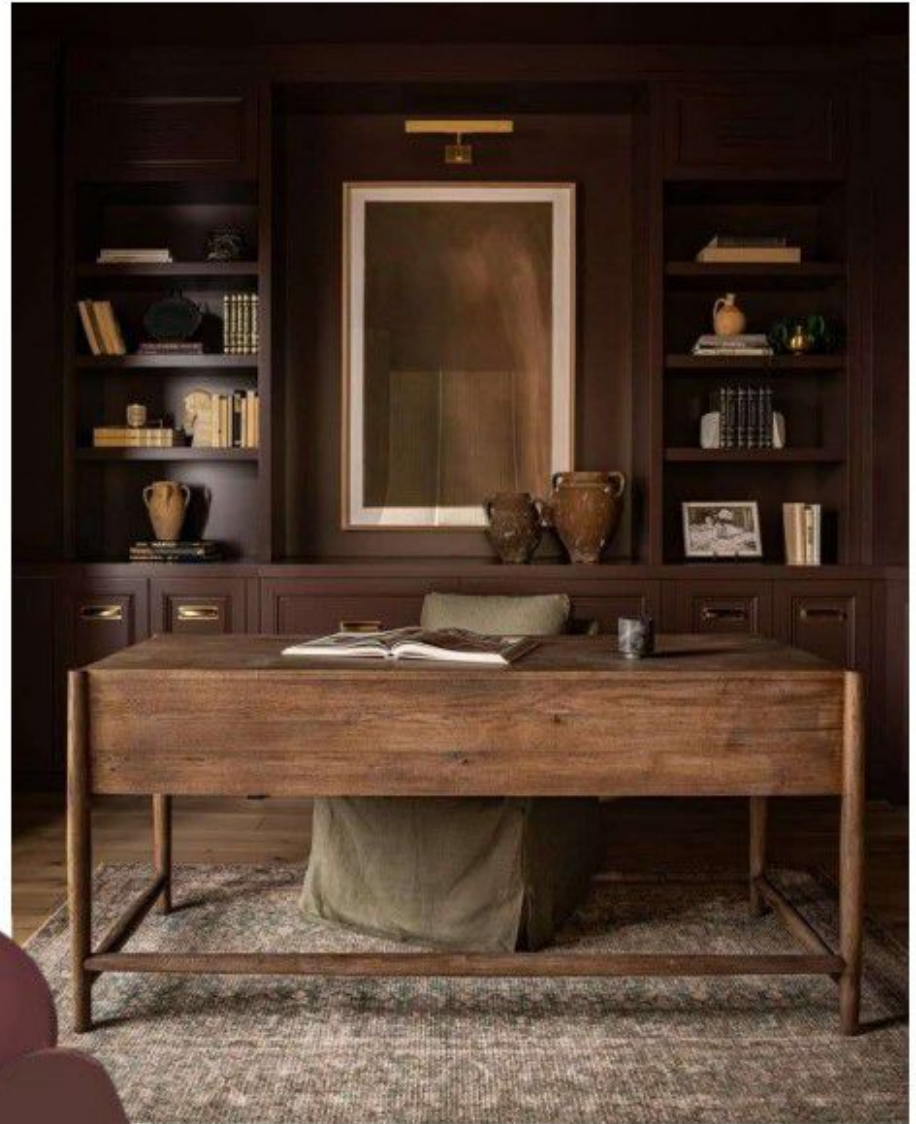

5829 Northmoor | Pantum Homes

Exterior & Interior Finish Selections

IRON STAIR RAILING

ELEGANT WIDE STAIR LANDING  
IN FOYER

DECORATIVE SCONCES

HARDWOOD PATTERN

CASED OPENINGS THROUGHOUT FOYER

PAINTED COFFERED CEILING

BRASS LINEAR CHANDELIER

WARM TONE WALLS  
STAINED BEAM

TILE INSPIRATION

SCONCES

WALL MOUNTED FAUCET

WHITE OAK VANITY  
MARBLE COUNTERS

CHANDELIER AND  
VAULTED CEILING

FLOORING  
HARDWOODS

PAINTED BUILT IN CABINETS  
BRASS HARDWARE

FLOATING MARBLE VANITY

WALLPAPER  
ALL WALLS

BRASS FAUCET  
OFF TO THE SIDE

PLASTERED VENT HOOD

QUARTZITE COUNTERS  
AND BACKSPLASH

ARCH WITH FLOATING SHELVES  
WHITE OAK CABINETY  
HIDDEN LED LIGHTING